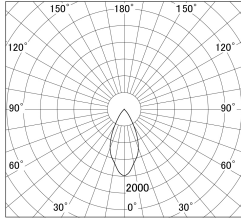

■ Lighting Distribution Curve (cd/1000 lm)