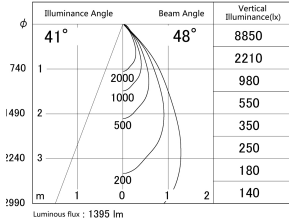

■ Lighting Distribution Curve (cd/1000 lm)