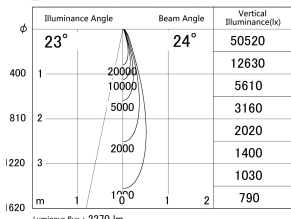

■ Lighting Distribution Curve (cd/1000 lm)