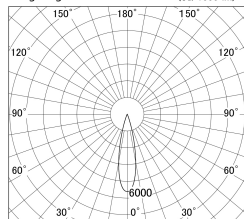

■ Lighting Distribution Curve (cd/1000 lm)