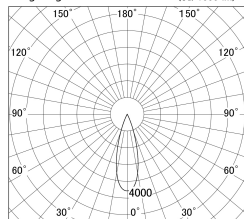

■ Lighting Distribution Curve (cd/1000 lm)