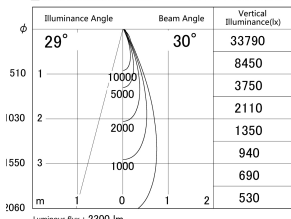

■ Lighting Distribution Curve (cd/1000 lm)