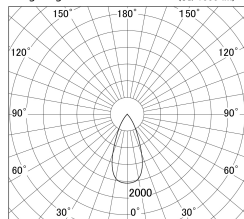

■ Lighting Distribution Curve (cd/1000 lm)