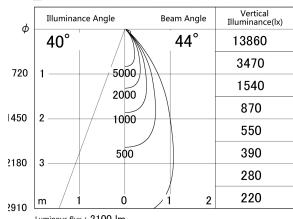

■ Lighting Distribution Curve (cd/1000 lm)