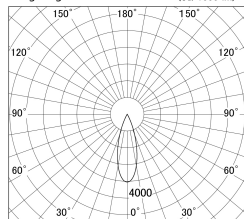

■ Lighting Distribution Curve (cd/1000 lm)