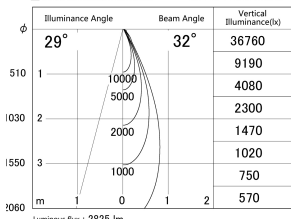

■ Lighting Distribution Curve (cd/1000 lm)