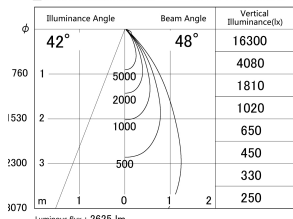

■ Lighting Distribution Curve (cd/1000 lm)