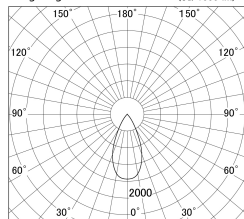

■ Lighting Distribution Curve (cd/1000 lm)