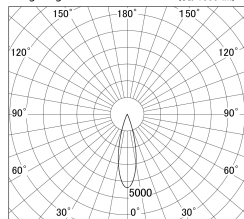

■ Lighting Distribution Curve (cd/1000 lm)

φ	Illuminance Angle	Beam Angle	Vertical Illuminance(lx)
	26°	27°	57510
460			14380
920			6390
1380			3590
1840			2300
			1600
			1170
			900

Luminous flux : 3265 lm

Installation	Recessed mount
Type	Lens type adjustable downlight: Antiglare type
Fixture wattage	28W
Beam angle	27deg
Color Temp.	3500K
CRI	Ra>90
Luminous	3266 lm
Body	Die-castaluminumalloy
Body finish	N/A
Trim finish	White
Reflector finish	Dark Mirror
IP Rate	IP20
Light source	COB module
Input Voltage	AC220~240V
Dimming Type	Non-Dimmable
Certificate	CE,CCC
Cut Hole	125mm