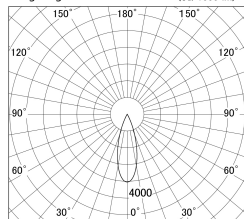

■ Lighting Distribution Curve (cd/1000 lm)