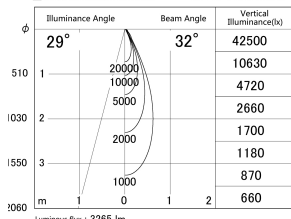

■ Lighting Distribution Curve (cd/1000 lm)