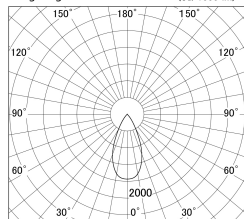

■ Lighting Distribution Curve (cd/1000 lm)