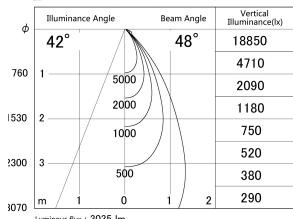

■ Lighting Distribution Curve (cd/1000 lm)