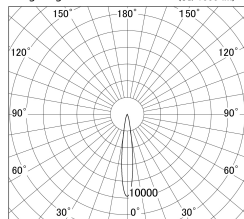

Installation	Recessed mount
Type	Lens type adjustable downlight: Antiglare type
Fixture wattage	32W
Beam angle	15deg
Color Temp.	3500K
CRI	Ra>90
Luminous	2939 lm
Body	Die-castaluminumalloy
Body finish	N/A
Trim finish	White
Reflector finish	Dark Mirror
IP Rate	IP20
Light source	COB module
Input Voltage	AC220~240V
Dimming Type	Non-Dimmable
Certificate	CE,CCC
Cut Hole	150mm

■ Lighting Distribution Curve (cd/1000 lm)

φ	Illuminance Angle	Beam Angle	Vertical Illuminance(lx)
14°	15°	115790	
240	50000	28950	
1	20000	12870	
490	10000	7240	
2	5000	4630	
730		3220	
3		2360	
980		1810	

Luminous flux : 2940 lm