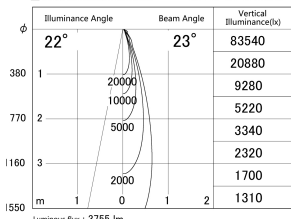

■ Lighting Distribution Curve (cd/1000 lm)