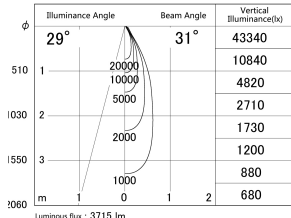

Item no. DD146-3535DW9035

Series Name: Cledy versa L-G Antiglare  
(DD146-AG)

Dark Mirror Reflector

■ Lighting Distribution Curve (cd/1000 lm)

■ Direct Horizontal Illuminance DD146-3535DW9035

Installation	Recessed mount
Type	Lens type adjustable downlight: Antiglare type
Fixture wattage	32W
Beam angle	31deg
Color Temp.	3500K
CRI	Ra>90
Luminous	3716 lm
Body	Die-castaluminumalloy
Body finish	N/A
Trim finish	White
Reflector finish	Dark Mirror
IP Rate	IP20
Light source	COB module
Input Voltage	AC220~240V
Dimming Type	Non-Dimmable
Certificate	CE,CCC
Cut Hole	150mm