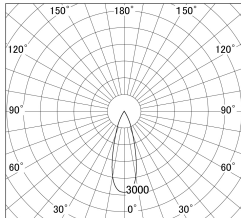

Item no. DD146-3535DW9035

Series Name: Cledy versa L-G Antiglare  
(DD146-AG)

Dark Mirror Reflector

■ Lighting Distribution Curve (cd/1000 lm)

■ Direct Horizontal Illuminance DD146-3535DW9035

Installation	Recessed mount
Type	Lens type adjustable downlight: Antiglare type
Fixture wattage	32W
Beam angle	31deg
Color Temp.	3500K
CRI	Ra>90
Luminous	3716 lm
Body	Die-castaluminumalloy
Body finish	N/A
Trim finish	White
Reflector finish	Dark Mirror
IP Rate	IP20
Light source	COB module
Input Voltage	AC220~240V
Dimming Type	Non-Dimmable
Certificate	CE,CCC
Cut Hole	150mm