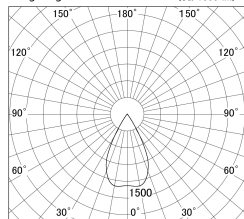

Installation	Recessed mount
Type	Lens type adjustable downlight: Antiglare type
Fixture wattage	32W
Beam angle	55deg
Color Temp.	3500K
CRI	Ra>90
Luminous	3128 lm
Body	Die-castaluminumalloy
Body finish	N/A
Trim finish	White
Reflector finish	Dark Mirror
IP Rate	IP20
Light source	COB module
Input Voltage	AC220~240V
Dimming Type	Non-Dimmable
Certificate	CE,CCC
Cut Hole	150mm

■ Lighting Distribution Curve (cd/1000 lm)