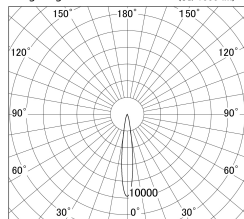

Installation	Recessed mount
Type	Lens type adjustable downlight: Antiglare type
Fixture wattage	36W
Beam angle	15deg
Color Temp.	3500K
CRI	Ra>90
Luminous	3263 lm
Body	Die-castaluminumalloy
Body finish	N/A
Trim finish	White
Reflector finish	Dark Mirror
IP Rate	IP20
Light source	COB module
Input Voltage	AC220~240V
Dimming Type	Non-Dimmable
Certificate	CE,CCC
Cut Hole	150mm

Lighting Distribution Curve (cd/1000 lm)

Illuminance Angle	Beam Angle	Vertical Illuminance(lx)
14°	15°	128560
1		32140
240		14280
2		8030
480		5140
3		3570
730		2620
980		2010

Luminous flux : 3265 lm