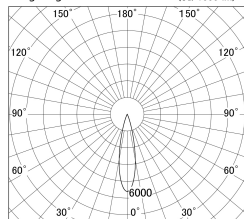

Installation	Recessed mount
Type	Lens type adjustable downlight: Antiglare type
Fixture wattage	36W
Beam angle	23deg
Color Temp.	3500K
CRI	Ra>90
Luminous	4183 lm
Body	Die-castaluminumalloy
Body finish	N/A
Trim finish	White
Reflector finish	Dark Mirror
IP Rate	IP20
Light source	COB module
Input Voltage	AC220~240V
Dimming Type	Non-Dimmable
Certificate	CE,CCC
Cut Hole	150mm

Lighting Distribution Curve (cd/1000 lm)