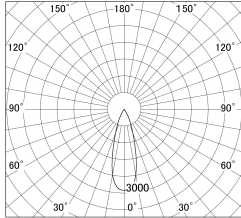

■ Lighting Distribution Curve (cd/1000 lm)