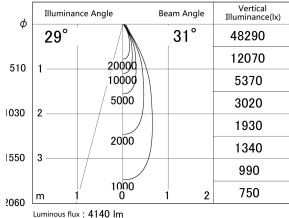

■ Lighting Distribution Curve (cd/1000 lm)