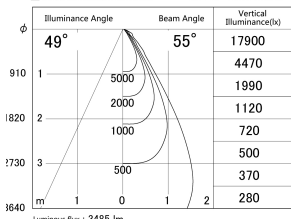

■ Lighting Distribution Curve (cd/1000 lm)