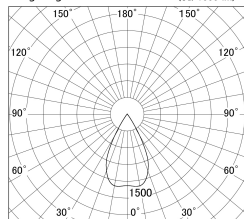

■ Lighting Distribution Curve (cd/1000 lm)