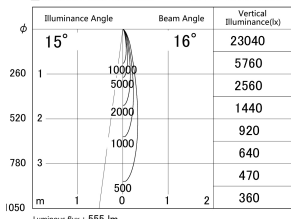

■ Lighting Distribution Curve (cd/1000 lm)