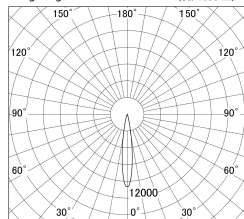

■ Lighting Distribution Curve (cd/1000 lm)