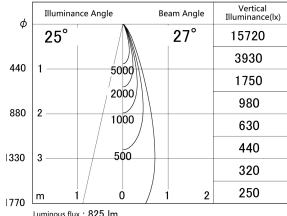

■ Lighting Distribution Curve (cd/1000 lm)