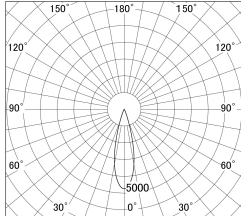

■ Lighting Distribution Curve (cd/1000 lm)