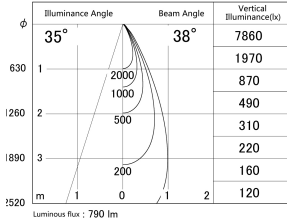

■ Lighting Distribution Curve (cd/1000 lm)