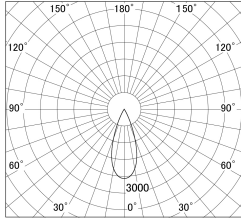

■ Lighting Distribution Curve (cd/1000 lm)