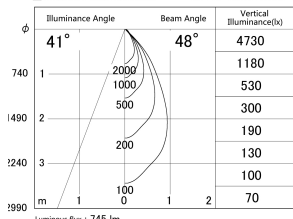

■ Lighting Distribution Curve (cd/1000 lm)