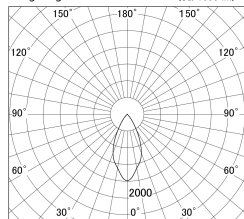

■ Lighting Distribution Curve (cd/1000 lm)