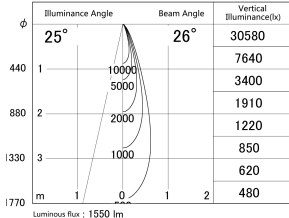

■ Lighting Distribution Curve (cd/1000 lm)