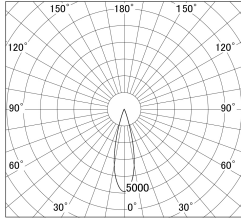

■ Lighting Distribution Curve (cd/1000 lm)