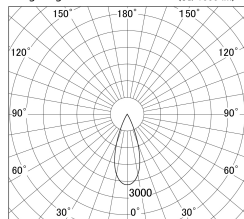

■ Lighting Distribution Curve (cd/1000 lm)