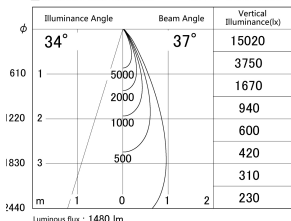

■ Lighting Distribution Curve (cd/1000 lm)