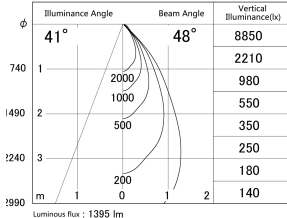

■ Lighting Distribution Curve (cd/1000 lm)