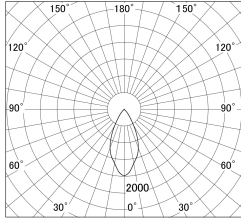

■ Lighting Distribution Curve (cd/1000 lm)