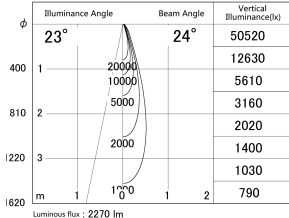

■ Lighting Distribution Curve (cd/1000 lm)