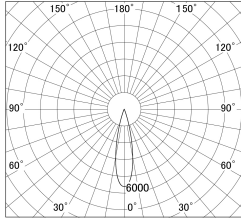

■ Lighting Distribution Curve (cd/1000 lm)