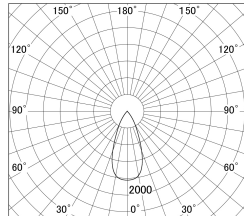

■ Lighting Distribution Curve (cd/1000 lm)