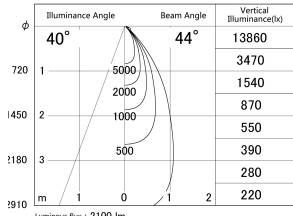

■ Lighting Distribution Curve (cd/1000 lm)