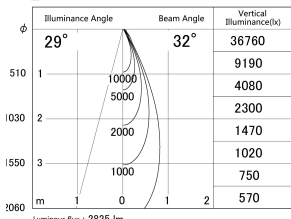

■ Lighting Distribution Curve (cd/1000 lm)