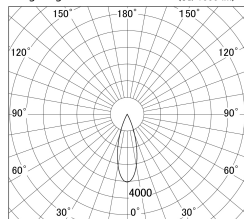

■ Lighting Distribution Curve (cd/1000 lm)