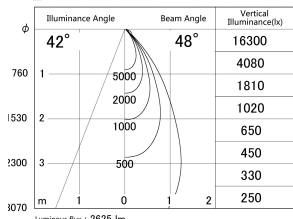

■ Lighting Distribution Curve (cd/1000 lm)