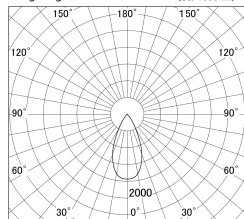

■ Lighting Distribution Curve (cd/1000 lm)