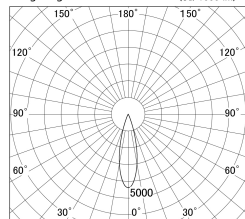

Installation	Recessed mount
Type	Lens type adjustable downlight: Antiglare type
Fixture wattage	28W
Beam angle	27deg
Color Temp.	3500K
CRI	Ra>90
Luminous	3266 lm
Body	Die-castaluminumalloy
Body finish	N/A
Trim finish	Black
Reflector finish	Dark Mirror
IP Rate	IP20
Light source	COB module
Input Voltage	AC220~240V
Dimming Type	Non-Dimmable
Certificate	CE,CCC
Cut Hole	125mm

Lighting Distribution Curve (cd/1000 lm)