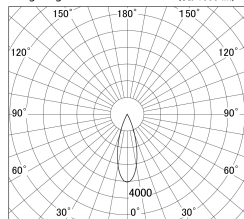

■ Lighting Distribution Curve (cd/1000 lm)