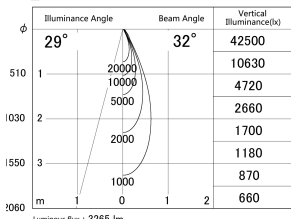

■ Lighting Distribution Curve (cd/1000 lm)