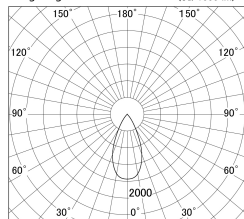

■ Lighting Distribution Curve (cd/1000 lm)