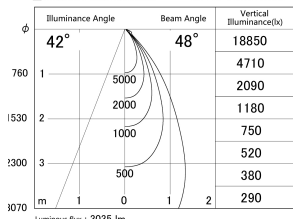

■ Lighting Distribution Curve (cd/1000 lm)