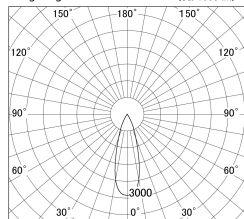

■ Lighting Distribution Curve (cd/1000 lm)