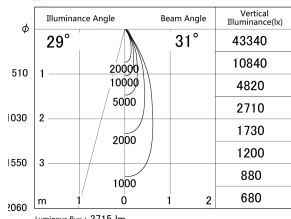

■ Lighting Distribution Curve (cd/1000 lm)