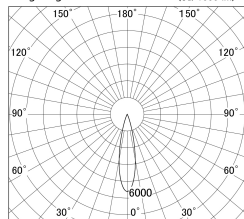

■ Lighting Distribution Curve (cd/1000 lm)