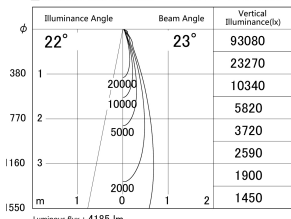

■ Lighting Distribution Curve (cd/1000 lm)