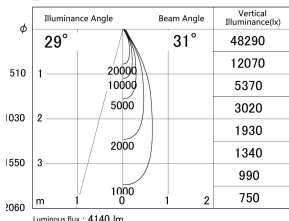

■ Lighting Distribution Curve (cd/1000 lm)