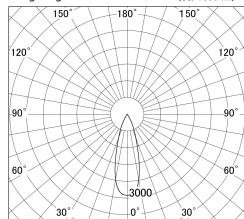

■ Lighting Distribution Curve (cd/1000 lm)