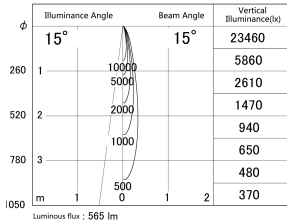

■ Lighting Distribution Curve (cd/1000 lm)