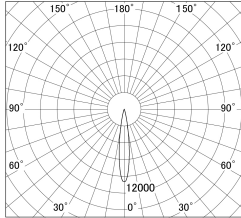

■ Lighting Distribution Curve (cd/1000 lm)