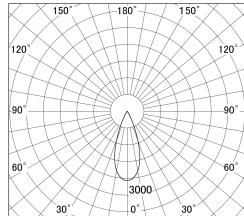

■ Lighting Distribution Curve (cd/1000 lm)