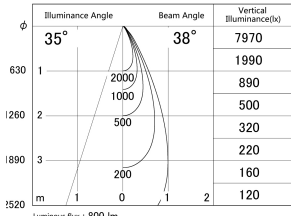

■ Lighting Distribution Curve (cd/1000 lm)