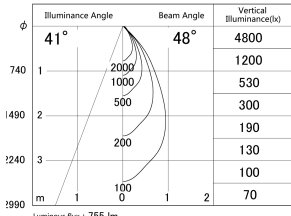

■ Lighting Distribution Curve (cd/1000 lm)