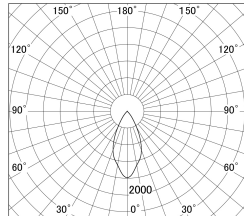

■ Lighting Distribution Curve (cd/1000 lm)