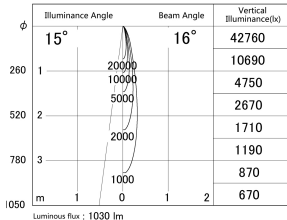

■ Lighting Distribution Curve (cd/1000 lm)