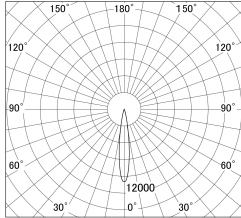

■ Lighting Distribution Curve (cd/1000 lm)