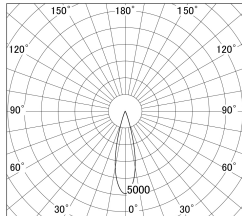

■ Lighting Distribution Curve (cd/1000 lm)