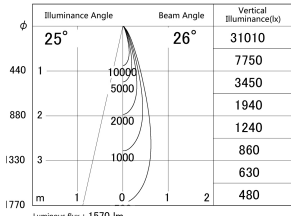

■ Lighting Distribution Curve (cd/1000 lm)