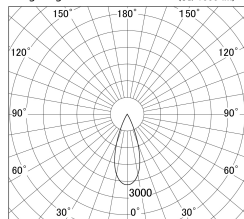

Installation	Recessed mount
Type	Lens type adjustable downlight: Antiglare type
Fixture wattage	14.5W
Beam angle	37deg
Color Temp.	4000K
CRI	Ra>90
Luminous	1502 lm
Body	Die-castaluminumalloy
Body finish	N/A
Trim finish	White
Reflector finish	Dark Mirror
IP Rate	IP20
Light source	COB module
Input Voltage	AC220~240V
Dimming Type	Non-Dimmable
Certificate	CE,CCC
Cut Hole	100mm

■ Lighting Distribution Curve (cd/1000 lm)