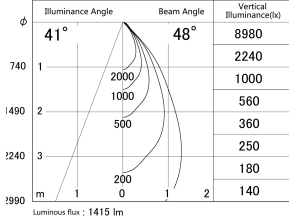

■ Lighting Distribution Curve (cd/1000 lm)