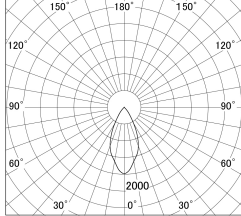

■ Lighting Distribution Curve (cd/1000 lm)