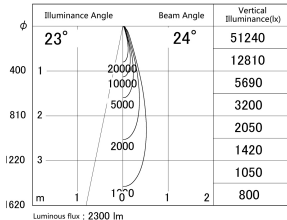

■ Lighting Distribution Curve (cd/1000 lm)