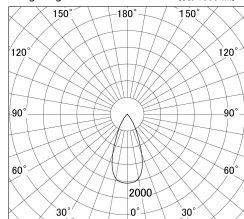

■ Lighting Distribution Curve (cd/1000 lm)