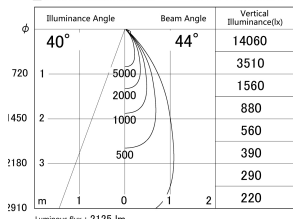

■ Lighting Distribution Curve (cd/1000 lm)