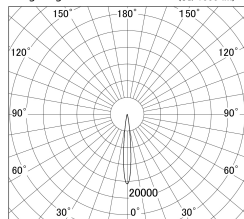

■ Lighting Distribution Curve (cd/1000 lm)