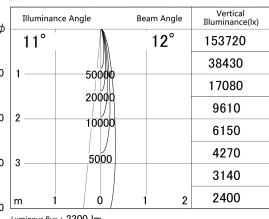

■ Lighting Distribution Curve (cd/1000 lm)