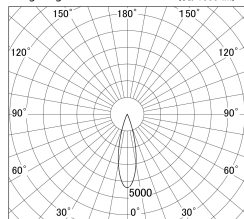

■ Lighting Distribution Curve (cd/1000 lm)

φ	Illuminance Angle	Beam Angle	Vertical Illuminance(lx)
	26°	27°	50450
460			12610
920			5610
1840			3150
			2020
			1400
			1030
			790

Luminous flux : 2865 lm

Installation	Recessed mount
Type	Lens type adjustable downlight: Antiglare type
Fixture wattage	24W
Beam angle	27deg
Color Temp.	4000K
CRI	Ra>90
Luminous	2865 lm
Body	Die-castaluminumalloy
Body finish	N/A
Trim finish	White
Reflector finish	Dark Mirror
IP Rate	IP20
Light source	COB module
Input Voltage	AC220~240V
Dimming Type	Non-Dimmable
Certificate	CE,CCC
Cut Hole	125mm