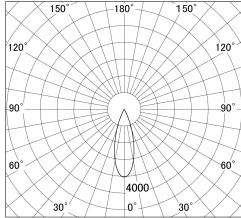

■ Lighting Distribution Curve (cd/1000 lm)