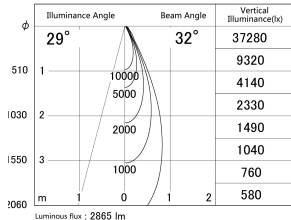

■ Lighting Distribution Curve (cd/1000 lm)