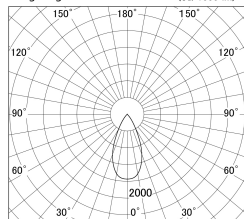

■ Lighting Distribution Curve (cd/1000 lm)