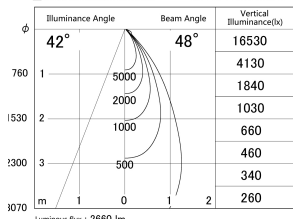

■ Lighting Distribution Curve (cd/1000 lm)