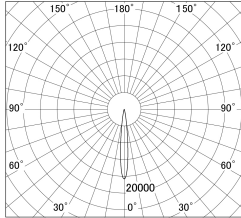

Item no. DD146-3015DW9040

Series Name: Cledy versa L-G Antiglare  
(DD146-AG)

Dark Mirror Reflector

Lighting Distribution Curve (cd/1000 lm)

Direct Horizontal Illuminance DD146-3015DW9040

φ	Illuminance Angle	Beam Angle	Vertical Illuminance(lx)
190	11°	12°	175930
1			43980
380			19550
2			11000
570			7040
3			4890
770			3590
m			2750

Luminous flux : 2630 lm

Installation	Recessed mount
Type	Lens type adjustable downlight: Antiglare type
Fixture wattage	28W
Beam angle	12deg
Color Temp.	4000K
CRI	Ra>90
Luminous	2630 lm
Body	Die-castaluminumalloy
Body finish	N/A
Trim finish	White
Reflector finish	Dark Mirror
IP Rate	IP20
Light source	COB module
Input Voltage	AC220~240V
Dimming Type	Non-Dimmable
Certificate	CE,CCC
Cut Hole	125mm