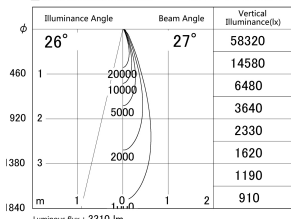

■ Lighting Distribution Curve (cd/1000 lm)