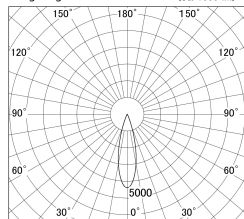

■ Lighting Distribution Curve (cd/1000 lm)