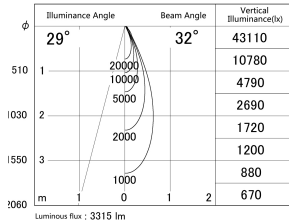

■ Lighting Distribution Curve (cd/1000 lm)