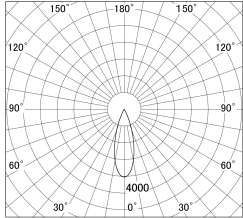

■ Lighting Distribution Curve (cd/1000 lm)